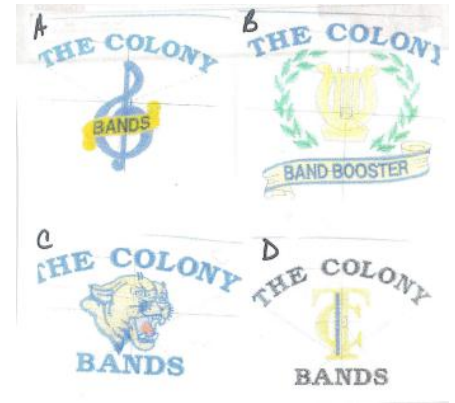

Parent Spiritwear Items

(Mens)

(Ladies)

K431 (Mens) & L431 (Ladies) Cool Mesh Sport Shirt
100% ring spun combed cotton
**Shirt color: Black w/tan & white stripes

Logo Design Options:

PC61 Port & Company® - Essential T-Shirt
Heavyweight 6.1-ounce, 100% cotton
**Shirt colors: Gold or Black

F255 Sport-Tek® - Pullover Hooded Sweatshirt with Stripe
Colorfast, full athletic cut with minimal shrinkage.
9-ounce, 60/40 ring spun combed cotton/poly
Fully coverseamed, Locker patch, Dyed-to-match drawcord,
Set-in sleeves, Rib knit cuffs and waistband, Side pockets
Adult Sizes: XS-3XL

K6J689 LIGHTNING BOLT MENS WARM UP JACKET

100% NYLON TRILOBAL
PU/MILKY COATING WATER RESISTANT
ELASTICIZED WAIST/CUFFS, FULL ZIPPER FRONT
COLOR BLOCK BODY WITH CRINKLE FINISH
2 WELT POCKETS WITH ZIPPER CLOSURE
JERSEY LINING
SIZE: XS-3X